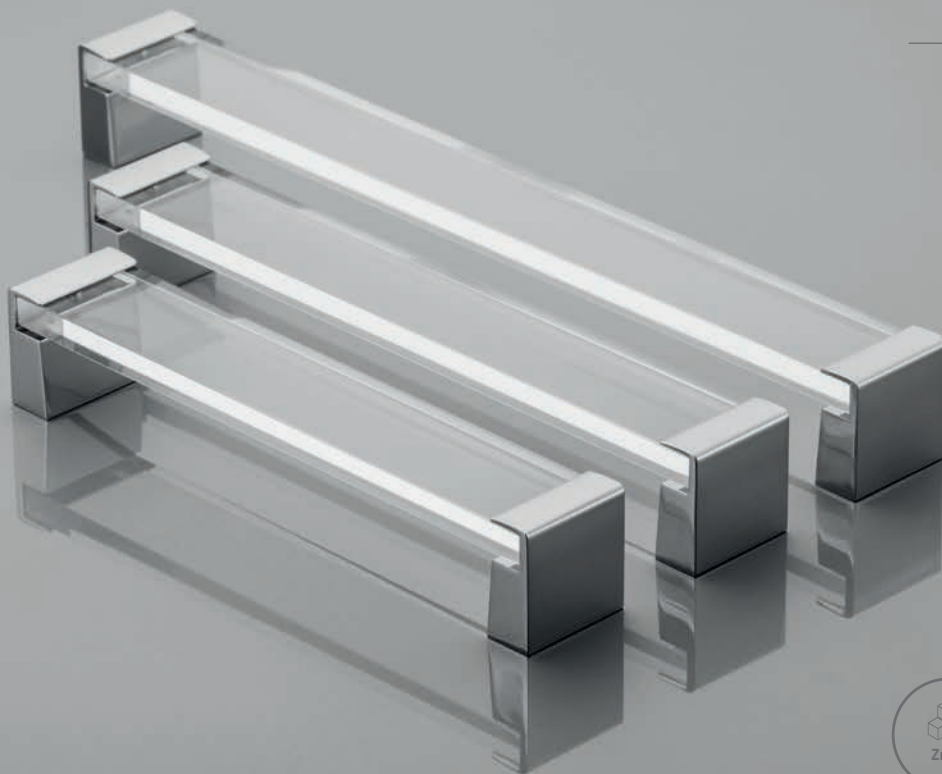

NOWOCZESNE
MODERN
МОДЕРН

OLIVA