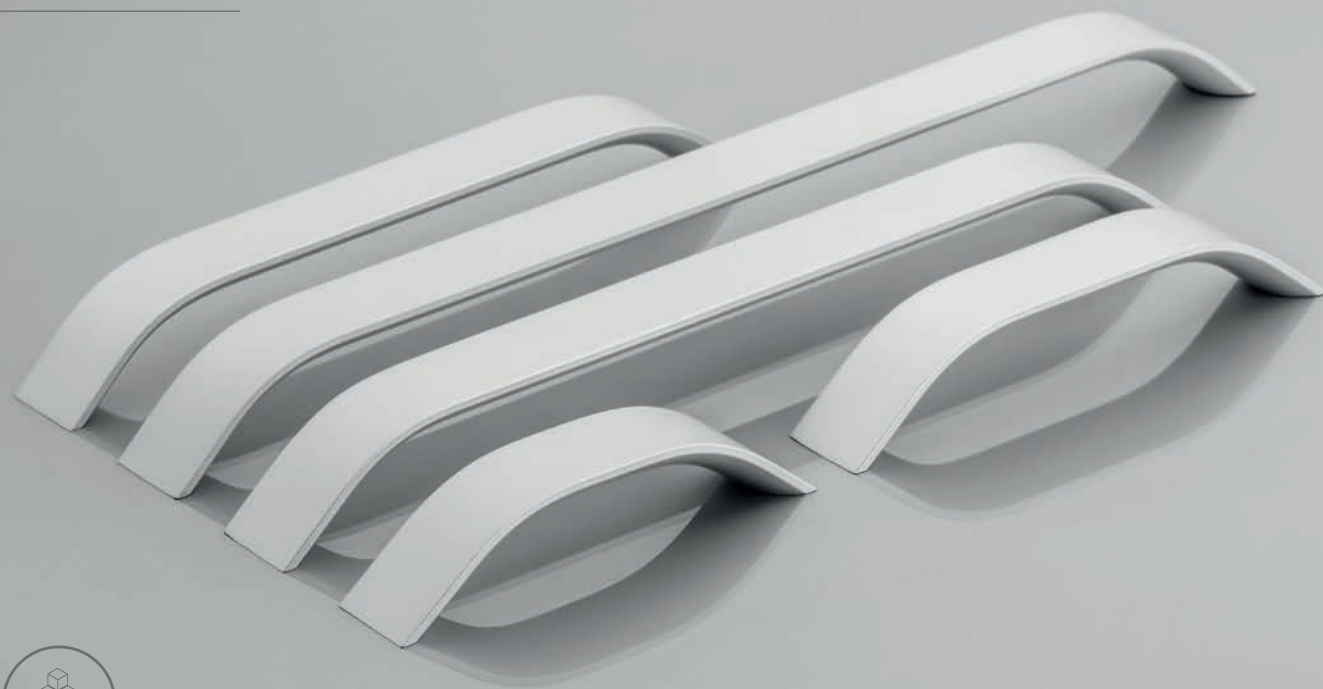

KLASYCZNE
CLASSIC
КЛАССИКА